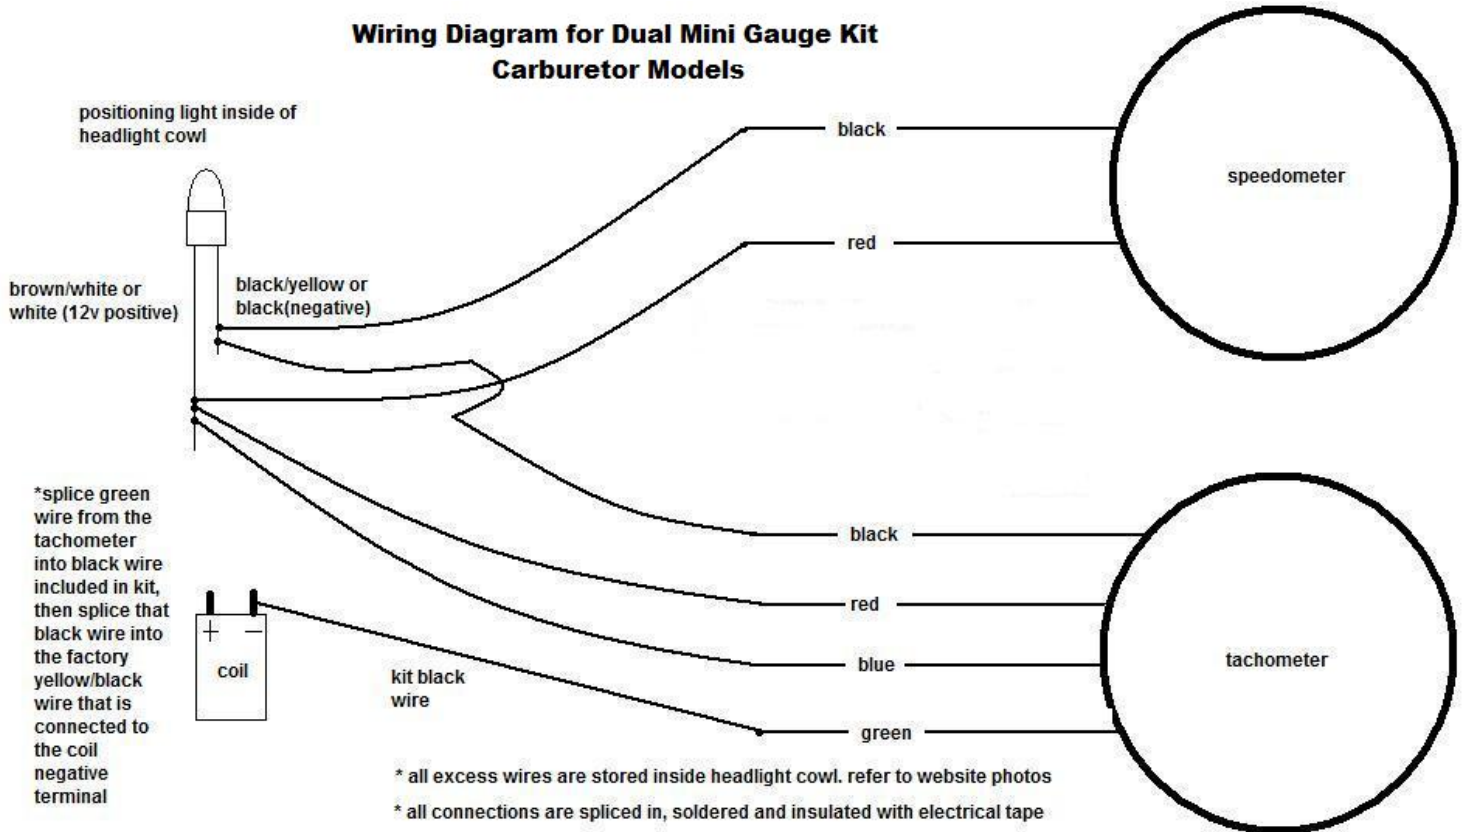

Son Of The Wind[®]

Dual Mini Gauge Kit Wiring Diagrams

Once you have removed the factory speedometer and/or speedometer-tachometer, choose the following wiring diagram which suits your new gauge kit.

**wiring diagram for Dual Mini Gauge Kit
Fuel Injected Models**

**wiring diagram for Dual Mini Gauge Kit 7 color
lighting Carburetor Models**

**wiring diagram for Dual Mini Gauge Kit 7 color lighting
Fuel Injected Models**