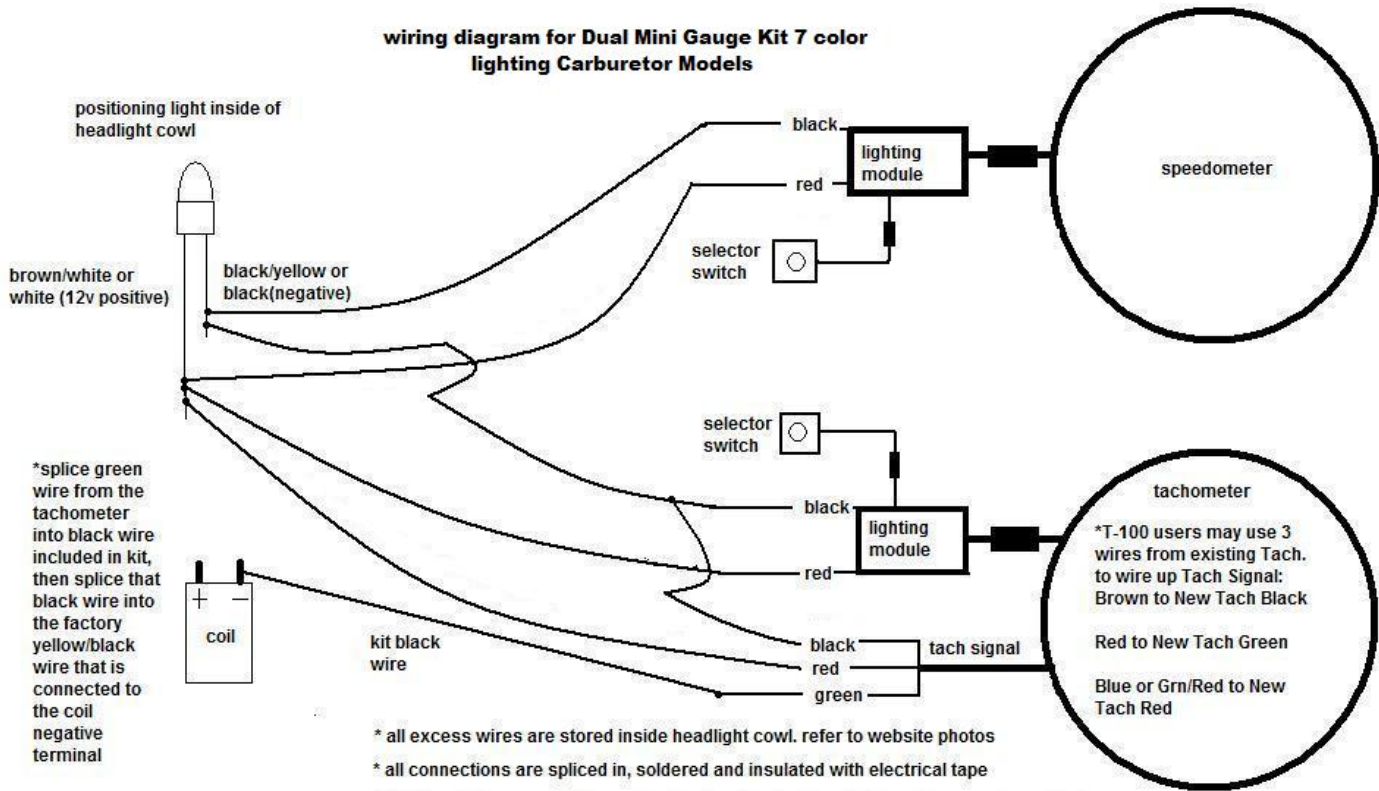

Son Of The Wind[®]

Dual Mini Gauge Kit Wiring Diagrams

Once you have removed the factory speedometer and/or speedometer-tachometer, choose the following wiring diagram which suits your new gauge kit.

**wiring diagram for Dual Mini Gauge Kit
Fuel Injected Models**

**wiring diagram for Dual Mini Gauge Kit 7 color
lighting Carburetor Models**

**wiring diagram for Dual Mini Gauge Kit 7 color lighting
Fuel Injected Models**