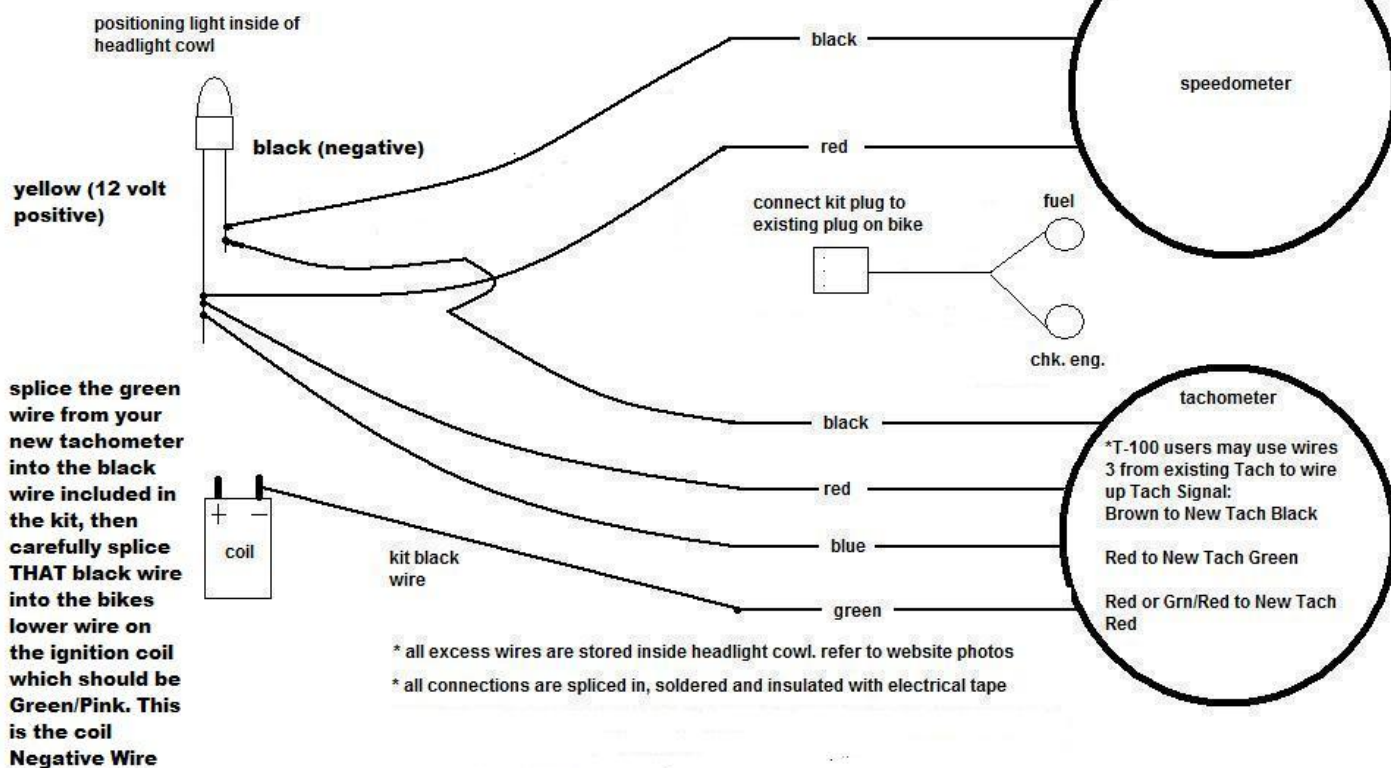

Son Of The Wind[®]

Dual Mini Gauge Kit Wiring Diagrams

Once you have removed the factory speedometer and/or speedometer-tachometer, choose the following wiring diagram which suits your new gauge kit.

**wiring diagram for Dual Mini Gauge Kit
Fuel Injected Models**

**wiring diagram for Dual Mini Gauge Kit 7 color
lighting Carburetor Models**

**wiring diagram for Dual Mini Gauge Kit 7 color lighting
Fuel Injected Models**